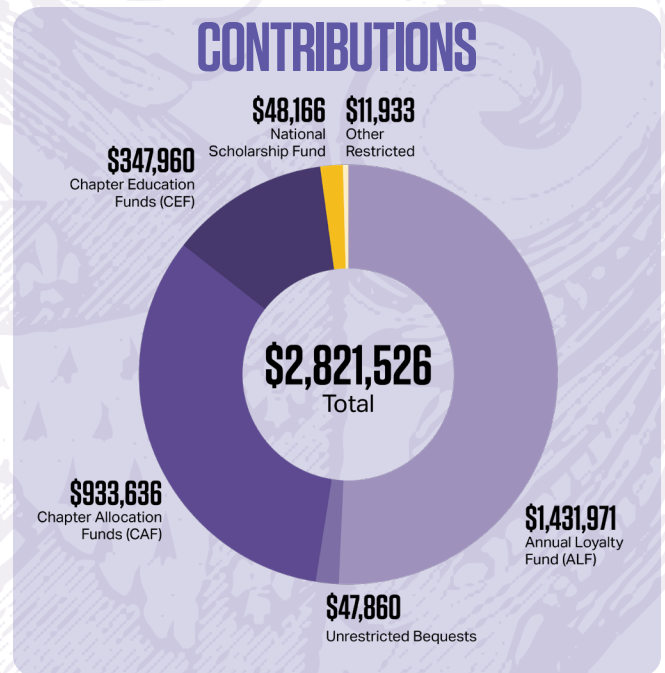

2024-2025 SAE FOUNDATION HIGHLIGHTS

5TH CONSECUTIVE RECORD-BREAKING YEAR!

\$1,430,000+

RAISED FOR THE ANNUAL LOYALTY FUND (ALF)

4,362 INDIVIDUAL DONORS

1,058 FIRST-TIME DONORS

\$26M IN INVESTMENTS, CASH, & CASH EQUIVALENTS