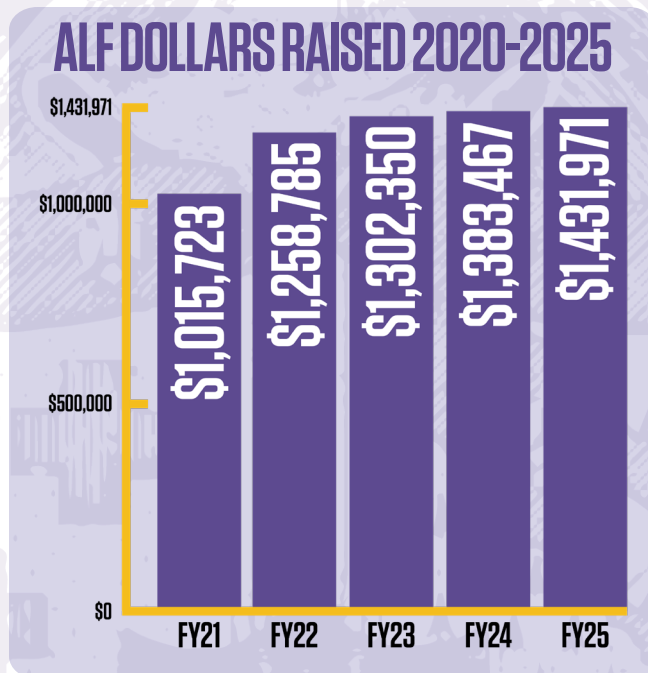

2024-2025 SAE FOUNDATION HIGHLIGHTS

5TH CONSECUTIVE RECORD-BREAKING YEAR!

\$1,430,000+

RAISED FOR THE ANNUAL LOYALTY FUND (ALF)

4,362 INDIVIDUAL DONORS

1,058 FIRST-TIME DONORS

\$26M IN INVESTMENTS, CASH, & CASH EQUIVALENTS